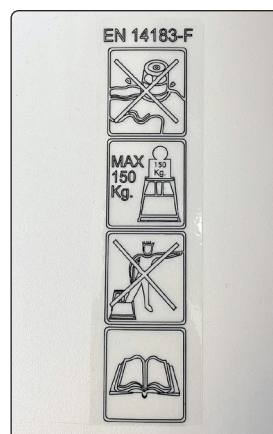

Strong and stable stool made of scratchresistant plastic. Fitted with 3 sets of wheels. 41 cm high, and can withstand up to 150 kg load. Choose between 4 colours.

Starke und stabile Hocker aus kratzfestem Kunststoff. Ausgestattet mit 3 Sätze von Rädern. 41 cm hoch, und kann bis zu 150 kg Belastung dauern. Wählen Sie zwischen 4 Farben.

Stærk og stabil elefantfod fremstillet i ridsefast plast. Monteret med 3 sæt hjul. 41 cm høj, og tåler op til 150 kg belastning. Vælg imellem 4 farver.

Model	Article	Color	Load	Total W x H	Package size and weight	Pallet size and quantity
1170	6777	Black	150 kg	Ø 43 / 29 x 41 cm	44 x 44 x 25 cm, 2,5 kg	120 x 80 x 220 cm 30 pcs.
1170	6778	Red	150 kg	Ø 43 / 29 x 41 cm	44 x 44 x 25 cm, 2,5 kg	120 x 80 x 220 cm 30 pcs.
1170	6780	Grey	150 kg	Ø 43 / 29 x 41 cm	44 x 44 x 25 cm, 2,5 kg	120 x 80 x 220 cm 30 pcs.
1170	6776	Dark grey (RAL 7012)	150 kg	Ø 43 / 29 x 41 cm	44 x 44 x 25 cm, 2,5 kg	120 x 80 x 220 cm 30 pcs.

STEP UP YOUR SALES!

- Non-slip rubber treads
- Rolling/Movable
- Springed castor wheels
- Detachable 2.step
- Best Potty Training
- Material PP
- Max.Load capacity 150 kg
- Scratch-proof
- Available in 4 standard colors
- Non-slip base
- Retracts when weight is applied
- Easy To Set Up

Stay safe while reaching higher places at office, library, shops or even at home. Built sturdy and the anti slippery rubber material. Well comes handy for potty training and brushing teeth and hand washing. It tolerates up to 150kg without losing its looks. Can be easily moved around with spring loaded castors. Made from durable PP material.