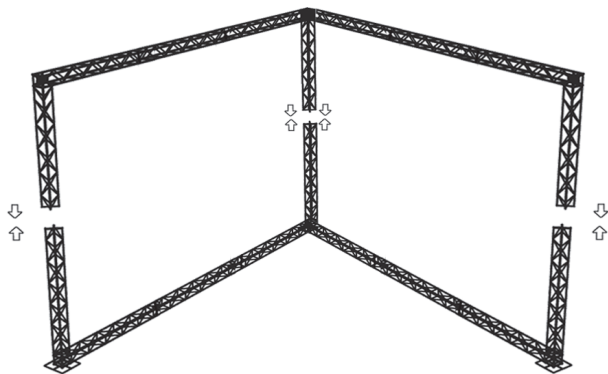

10 or 15 cm modules - black or white

A strong and stable wall with three feet, incl. clips and aluminum profiles for banner mounting. Spots are optional. Can be used as double sided by ordering extra clips + aluminum profiles for the extra banners. Delivered without banner.

Eine starke und stabile Messewand mit drei FüÙe, inklusive Clips und Alu-Profile für die Bannermontierung. Strahler sind optional. Kann mit extra Clips + Alu-Profile für die extra Banner als doppelseitig verwendet werden. Wird ohne Banner geliefert.

- 9 x
- 3 x
- 4 x

2

ASSEMBLY:

Install Banners at upper part.

Mount upper part on top of lower part.

3

Model	Article	Product	Modules	Color	Print size	Total W x H x D	Weight
668	1168	Truss 10 L-shape wall	10 x 10 cm	Black	2 pcs. 242 x 201 cm	262 x 224 x 262 cm	28,5 kg
688	1168w	Truss 10 L-shape wall	10 x 10 cm	White	2 pcs. 242 x 201 cm	262 x 224 x 262 cm	28,5 kg
768	1768	Truss 15 L-shape wall	15 x 15 cm	Black	2 pcs. 273 x 212 cm	307 x 246 x 307 cm	52,0 kg
788	1768w	Truss 15 L-shape wall	15 x 15 cm	White	2 pcs. 273 x 212 cm	307 x 246 x 307 cm	52,0 kg

Banner size: The banner size for CROWN Truss must have the same size as the inner measure between the modules. Approx. 3 cm in top and bottom of the banner must be wrapped around the alu profile and are thus not visible. The alu profile is mounted with tape.