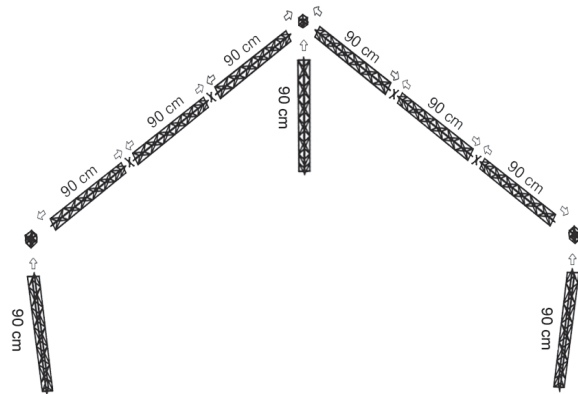

10 or 15 cm modules - black or white

A strong and stable wall with three feet, incl. clips and aluminum profiles for banner mounting. Spots are optional. Can be used as double sided by ordering extra clips + aluminum profiles for the extra banners. Delivered without banner.

Connector cross
10 & 15 cm

Optional transport flight case - art. 9961/9962

Optional brochure holders

LOWER PART:

15 x 15
modules
measures

- 6 x
- 3 x
- 3 x
- 7 x

1

UPPER PART:

- 9 x
- 3 x
- 4 x

2

ASSEMBLY:

Install Banners at upper part.

Mount upper part on top of lower part.

3

Model	Article	Product	Modules	Color	Print size	Total W x H x D	Weight
668	1168	Truss 10 L-shape wall	10 x 10 cm	Black	2 pcs. 242 x 201 cm	262 x 224 x 262 cm	28,5 kg
688	1168w	Truss 10 L-shape wall	10 x 10 cm	White	2 pcs. 242 x 201 cm	262 x 224 x 262 cm	28,5 kg
768	1768	Truss 15 L-shape wall	15 x 15 cm	Black	2 pcs. 273 x 212 cm	307 x 246 x 307 cm	52,0 kg
788	1768w	Truss 15 L-shape wall	15 x 15 cm	White	2 pcs. 273 x 212 cm	307 x 246 x 307 cm	52,0 kg

Banner size: The banner size for CROWN Truss must have the same size as the inner measure between the modules. Approx. 3 cm in top and bottom of the banner must be wrapped around the alu profile and are thus not visible. The alu profile is mounted with tape.