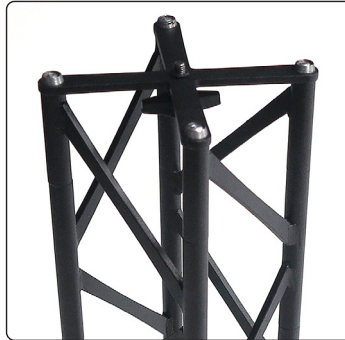

10 x 10 cm modules

- A modular truss system 10 x 10 cm made in strong and durable materials - aluminum, steel and composite.
- Black or white
- 1 screw for connecting - for faster assembly
- Not foldable