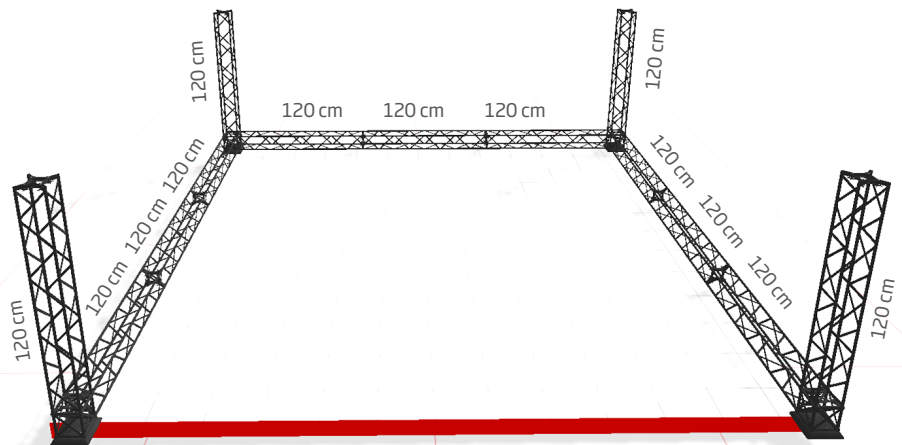

3: ASSEMBLY

Install banners at upper part.
Mount upper part on top of lower part and at last install the bottom of the banner at the lower part.

Optional spot art. 1543	Optional powerspot art. 1548	Truss 15 with 4 connection points	Corner blocks 15 cm	Regular bases	
Truss 15 can be folded	Truss 15 can be folded	Banner with top clip	Connector cross 15 cm	Optional transport flight case - art. 9961/9962	
		Optional brochure holders			

Model	Article	Product	Modules	Color	Print size	Total W x H x D	Weight
771	1771	Truss 15 U-shape wall	15 x 15 cm	Black	3 pcs. 363 x 212 cm	397 x 246 x 397 cm	84 kg
791	1771w	Truss 15 U-shape wall	15 x 15 cm	White	3 pcs. 363 x 212 cm	397 x 246 x 397 cm	84 kg